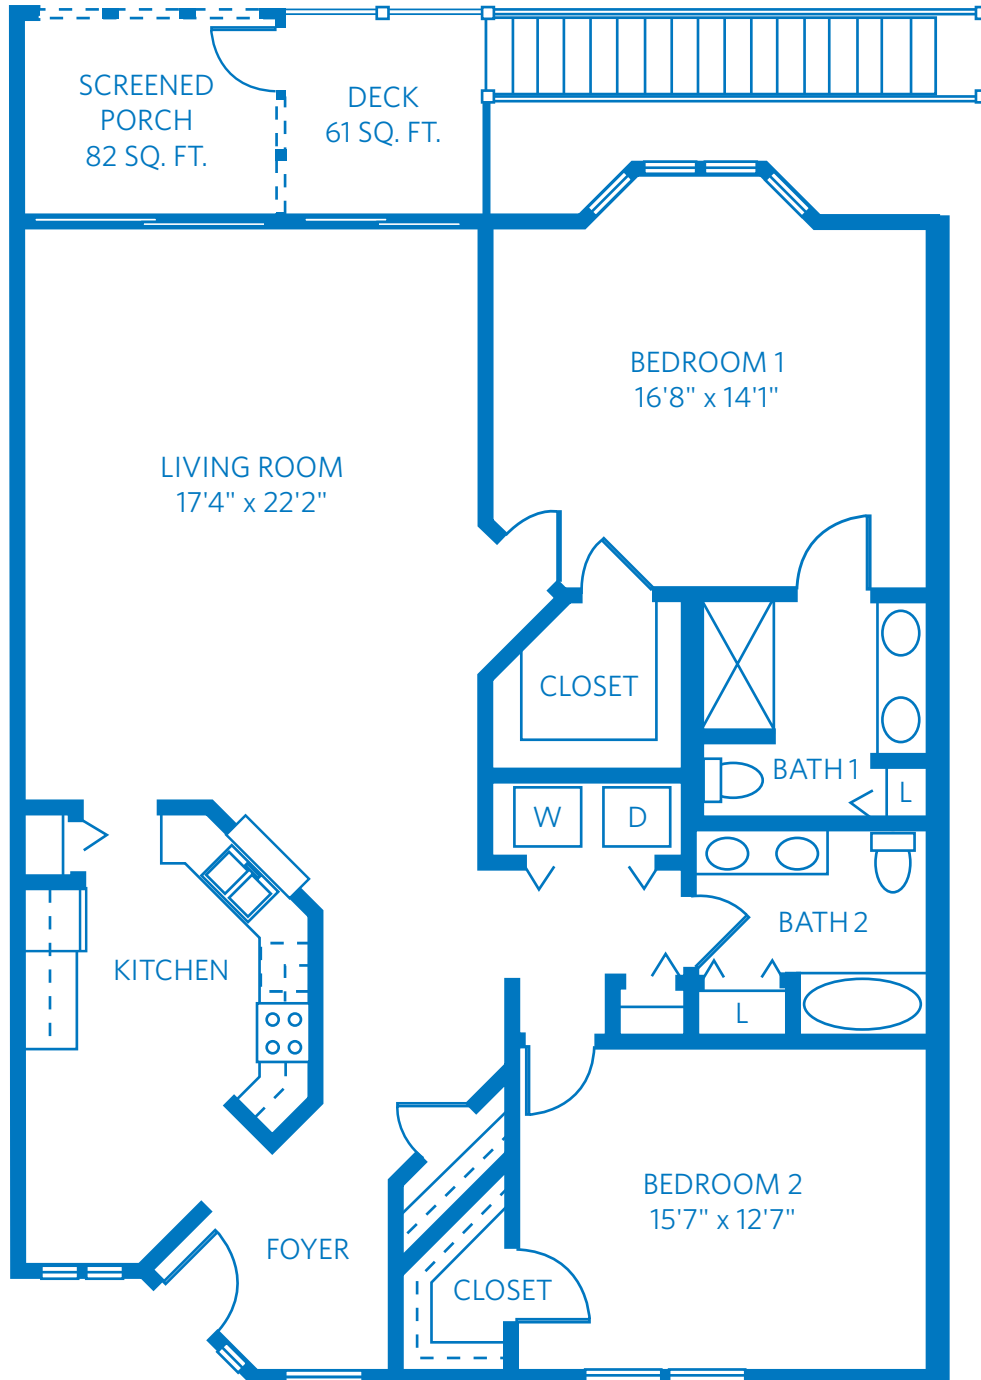

ST. AUGUSTINE

TWO BEDROOM, TWO BATH
1,545 SQUARE FEET

All plans and dimensions are approximate.
The community reserves the right to make changes.
Ceiling height is approximately 9'.

700 TidePointe Way
Hilton Head Island, SC 29928
843.341.7400
ViLiving.com